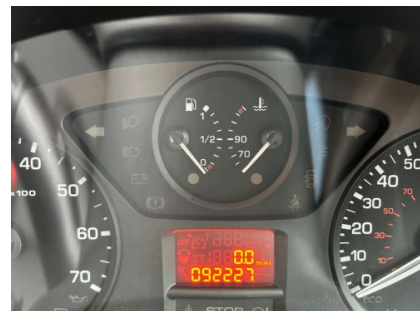

PEUGEOT PARTNER 850 1.6 HDI L1 \*AIR CON\* PROFESSIONAL BLUE \*EURO 6!!!

£6,250 + VAT

**Jul 2017**

**90000 miles**

**Manual**

**Diesel**

### Feature Box

\* Small Van  
3 MONTHS WARRANTY  
Apple Car Play  
Colour - Silver  
Driver Airbag  
Electric Windows  
FINANCE AVAILABLE  
Metallic Paint  
Ply Lined  
Remote Central Locking  
Sat Nav System